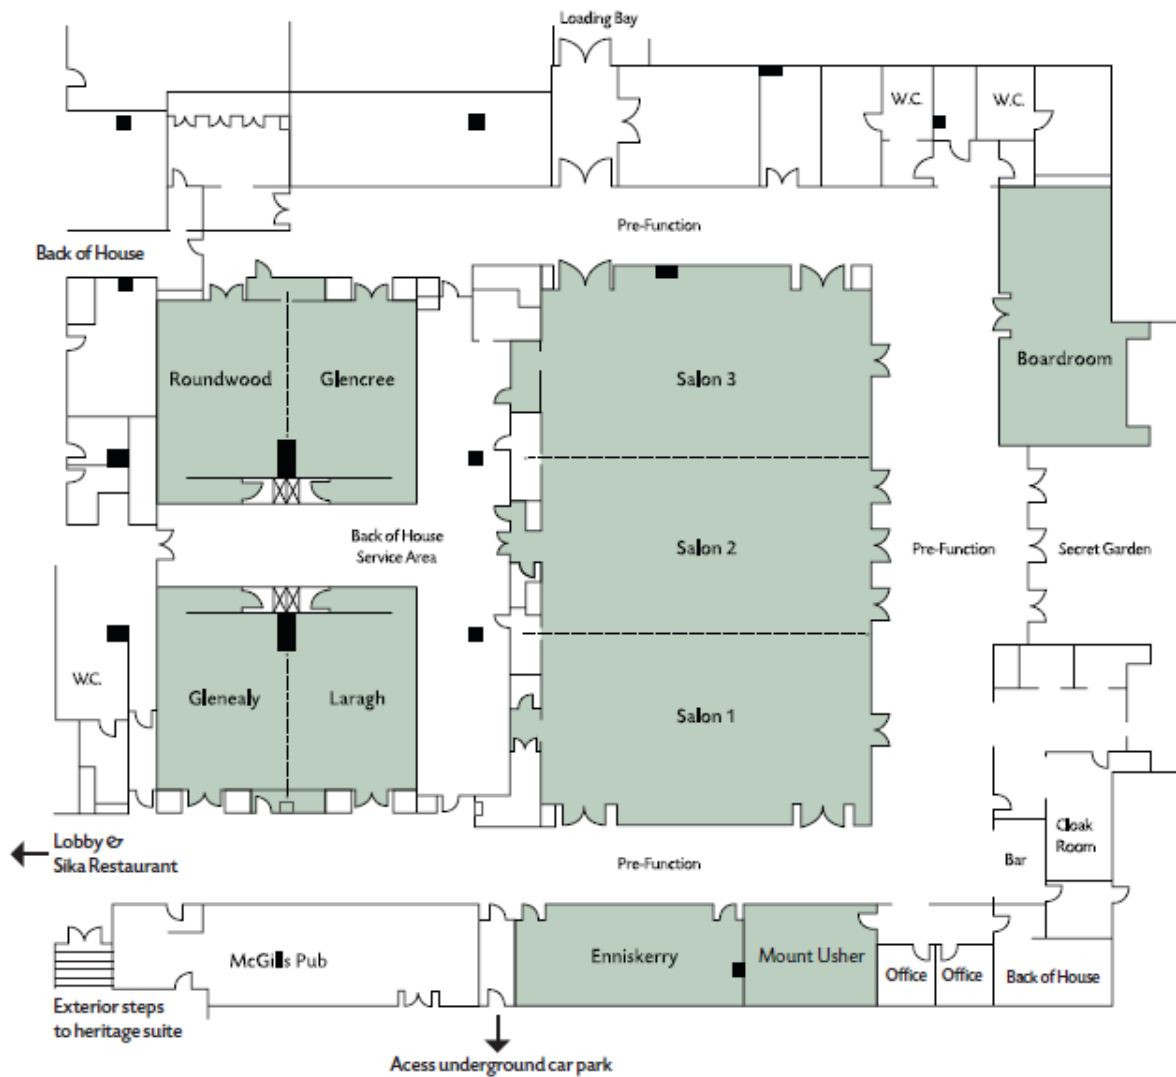

MEETING ROOMS FLOOR PLAN – 3RD FLOOR

2ND FLOOR

ENNISKERRY

Capacity prior to Covid-19:

Set-up Style	Delegates
Boardroom	20

New capacity with 2m social distancing:

Set-up Style	Delegates
Boardroom	6

BALLROOM

Capacity prior to Covid-19:

Set-up Style	Delegates
Theatre	600
Classroom	240
Classroom with stage	200
Banquet	400

New capacity with 2m social distancing:

Set-up Style	Delegates
Theatre	80
Classroom	70
Classroom with stage	64
Banquet	76

SALONS 1, 2 & 3

Capacity prior to Covid-19:

Set-up Style	Delegates
Theatre	200
Classroom	80
Banquet	120

New capacity with 2m social distancing:

Set-up Style	Delegates
Theatre	35
Classroom	28
Banquet	16

LARAGH & GLENEALY

SALLY GAP

Capacity prior to Covid-19:

Set-up Style	Delegates
Theatre	150
Classroom	70
Banquet	16

New capacity with 2m social distancing:

Set-up Style	Delegates
Theatre	30
Classroom	20
Banquet	16