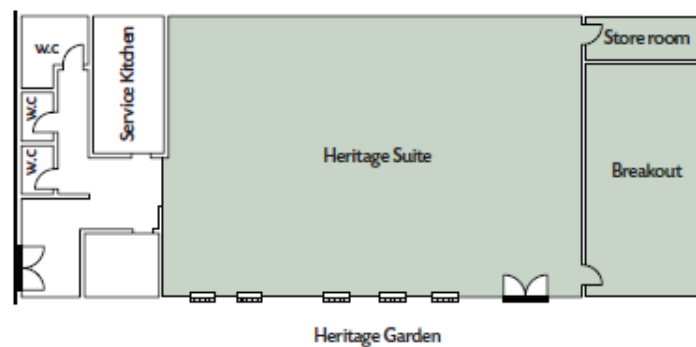

MEETING ROOMS FLOOR PLAN – 3RD FLOOR

2ND FLOOR

ENNISKERRY

Capacity prior to Covid-19:

Set-up Style	Delegates
Boardroom	20

New capacity with 2m social distancing:

Set-up Style	Delegates
Boardroom	6

BALLROOM

Capacity prior to Covid-19:

Set-up Style	Delegates
Theatre	600
Classroom	240
Classroom with stage	200
Banquet	400

New capacity with 2m social distancing:

Set-up Style	Delegates
Theatre	80
Classroom	70
Classroom with stage	64
Banquet	76

SALONS 1, 2 & 3

Capacity prior to Covid-19:

Set-up Style	Delegates
Theatre	200
Classroom	80
Banquet	120

New capacity with 2m social distancing:

Set-up Style	Delegates
Theatre	35
Classroom	28
Banquet	16

LARAGH & GLENEALY

Capacity prior to Covid-19:

Set-up Style	Delegates
Boardroom	30
Theatre	120
Classroom	36
Banquet	96

New capacity with 2m social distancing:

Set-up Style	Delegates
Boardroom	10
Theatre	20
Classroom	20
Banquet	16